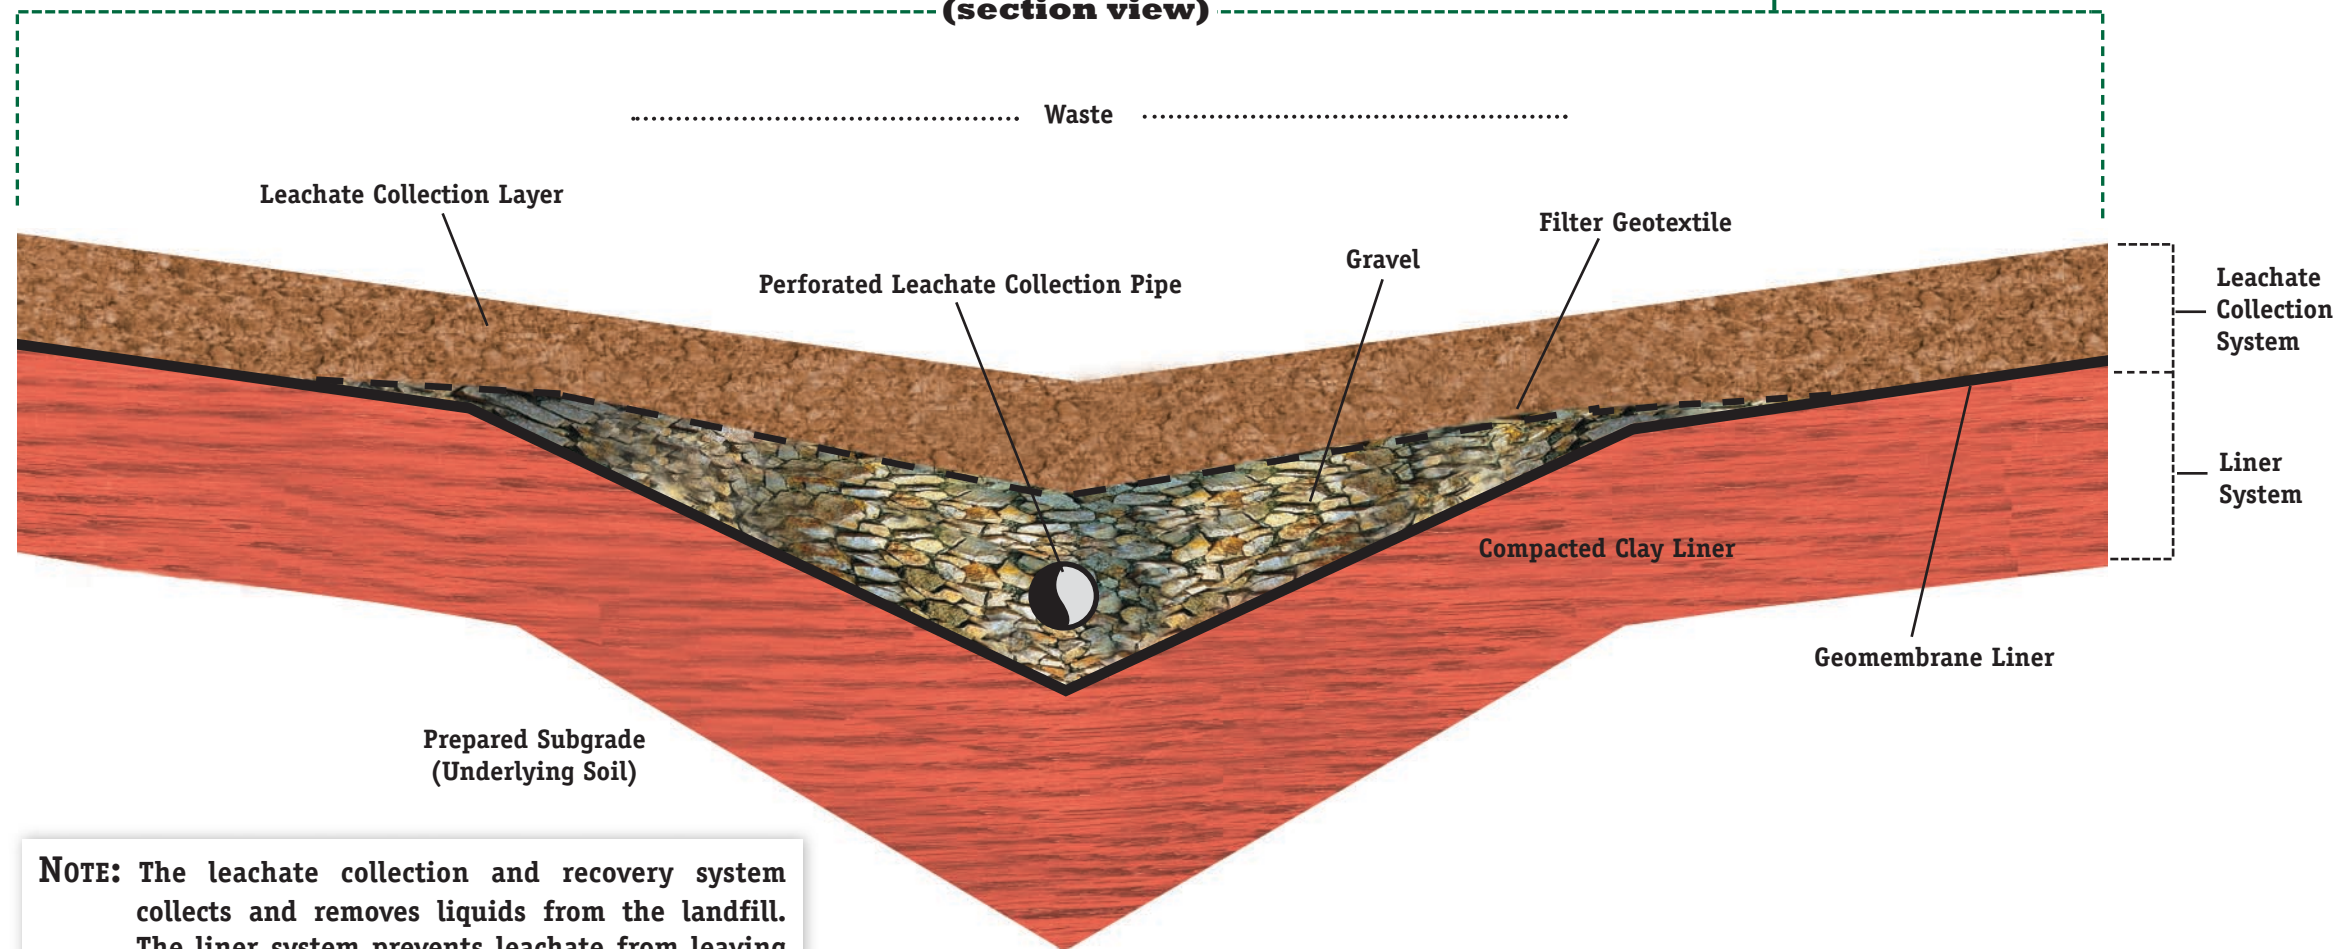

Typical Leachate Collection and Recovery System

(section view)

NOTE: The leachate collection and recovery system collects and removes liquids from the landfill. The liner system prevents leachate from leaving the landfill.

From everyday collection to environmental protection, look to the NEW Waste Management.