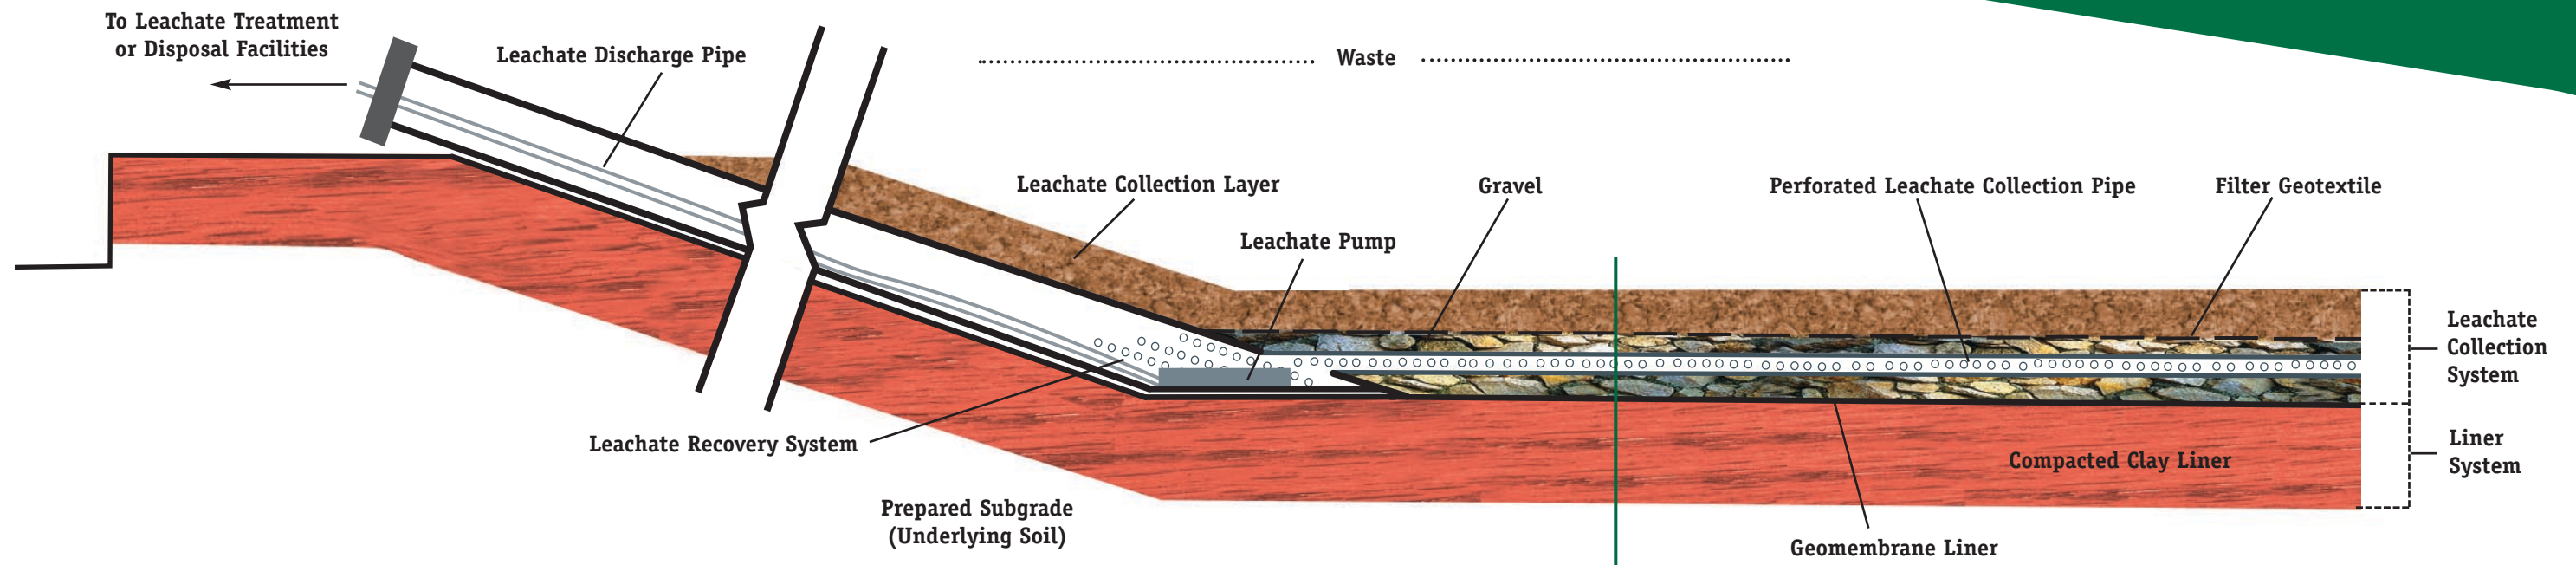

Typical Leachate Collection and Recovery System

(section view)

NOTE: The leachate collection and recovery system collects and removes liquids from the landfill. The liner system prevents leachate from leaving the landfill.

From everyday collection to environmental protection, look to the NEW Waste Management.